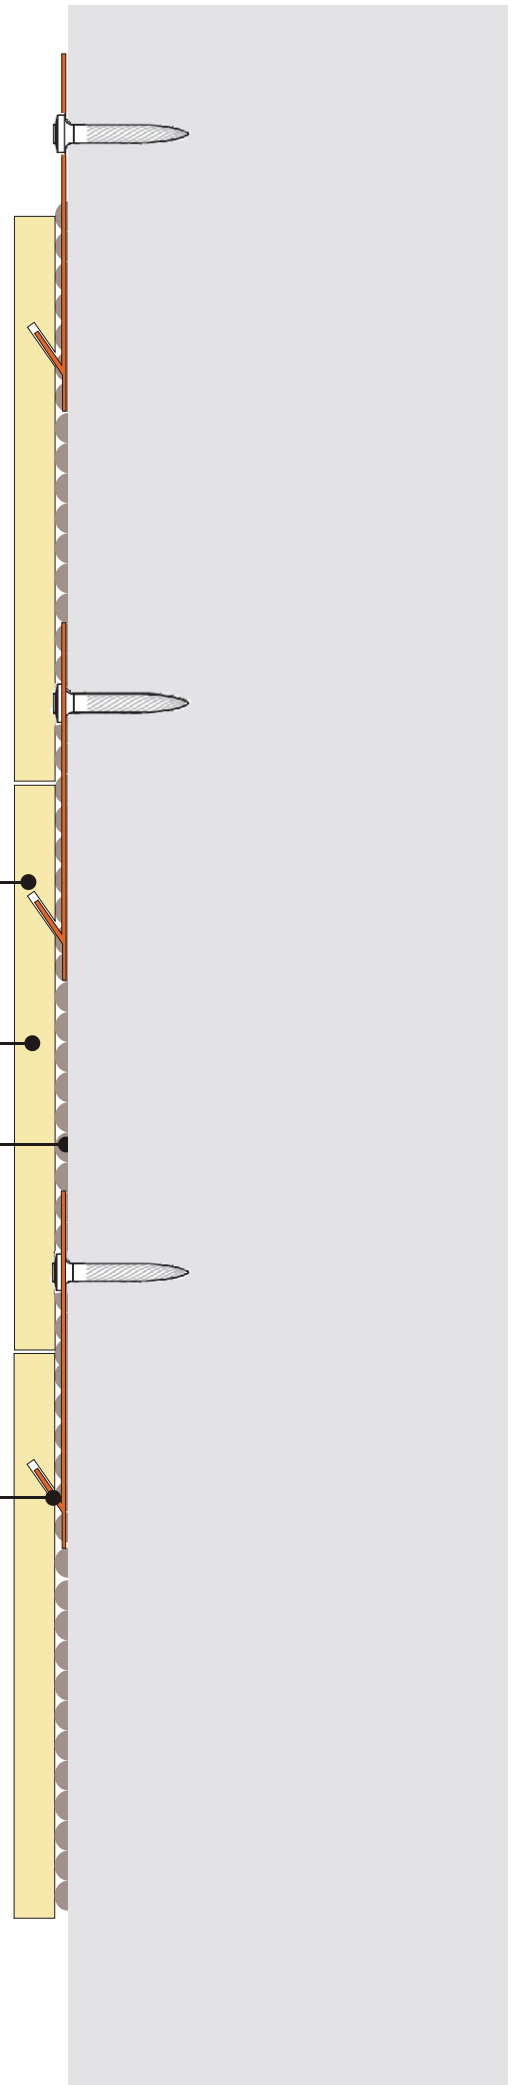

WALL

NAIL or NYLON PLUG

ENGRAVING

SAFETY CLIP

TILE

TRADITIONAL GLUE

USE & INSTALLATION

SAFETY CLIP FOR WALL TILES
PATENTED

**SAFETY CLIP FOR WALL TILES
PATENTED**

ENGRAVING

TILE

TRADITIONAL GLUE

SAFETY CLIP

LA POSA PER ECCELLENZA
TECHNORIUNITE

**SAFETY CLIP FOR WALL TILES
PATENTED**

HOW TO INSTALL THE LAST TILES